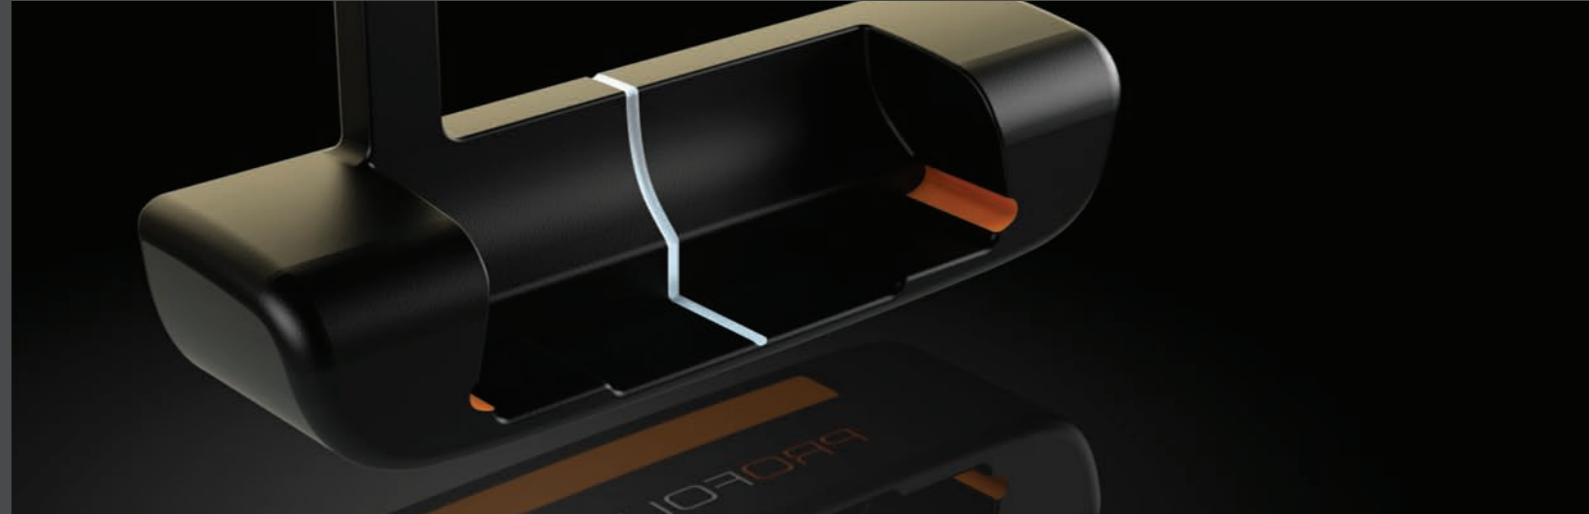

一度見つけたポジションは逃さない。 科学的根拠に基づいたデザイン

検眼法のノウハウを人間のパッティング動作の分析に応用し(国際特許を取得)、人間が目で物をどう捉えて、体をどうやって動かすかを科学的に探求した結果が生んだ科学的根拠というアプローチからデザインされています。

クラブデザイン: パート・ストレンダー(ノルウェー)