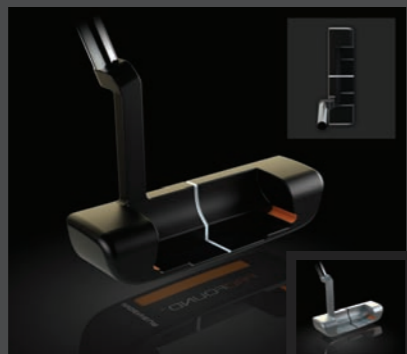

- Face balanced
 - Double bend
 - 33, 34 and 35 inches
- (P-neck also available soon)

エンジニア
INGENIEUR

304 Stainless Steel
Head weight: 354 g
MOI: 5050 g/cm²
Face loft angle: 3 degrees
Standard lie: 69 degrees
Upright lie: 71 degrees